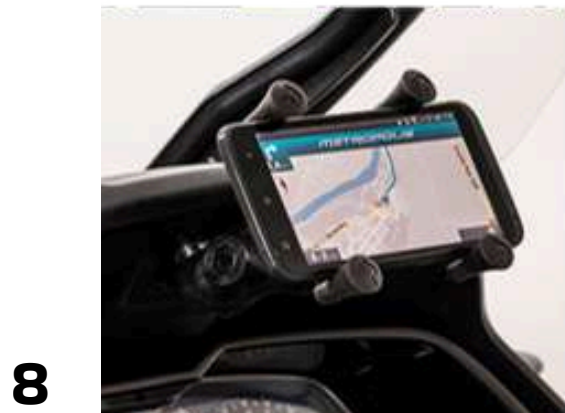

Top case support - A08010

Top case 47L Givi - A05890N

Peugeot  
**METROPOLIS**  
 12" AND 13"

- 2. Protective cover - A08003
- 3. Pilot apron - A08075
- 4. Seat Cover - A08002
- 5. Passenger backrest - A08070N
- 6. Winter Sleeve set - A08106
- 7. Side deflectors - A08008